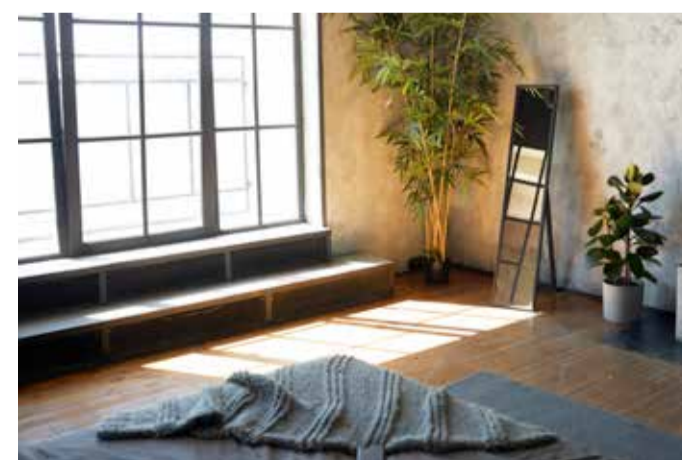

BOHEMIAN STYLE INTERIORS

Bohemian style is a decoration concept that emphasizes freedom, creativity and naturalness. This style is characterized by:

- Natural materials and textures
- Vibrant colors and bold patterns
- Cozy and inviting atmosphere
- Vintage and handmade pieces

How to Bring Bohemian Style into Your Home

1. Use colors without fear: Try vibrant shades of orange, brown, and green
2. Mix textures: Use different fabrics like velvet, linen, and cotton together.
3. Incorporate vintage pieces: Personalize your home with items found in antique shops.
4. Use plenty of plants: Hanging plants and cacti are essential for a bohemian style.
5. Prefer handmade accessories: Use macramé wall hangings, handwoven rugs, and ceramic vases.

Transform your home into a free-spirited space with Kelebek Furniture's new bohemian collection. Feel peace and creativity in every corner. With our bohemian style furniture, your home will not just be a living space, but a work of art. Discover the freedom and comfort of the bohemian style with Kelebek, and make your home unique.