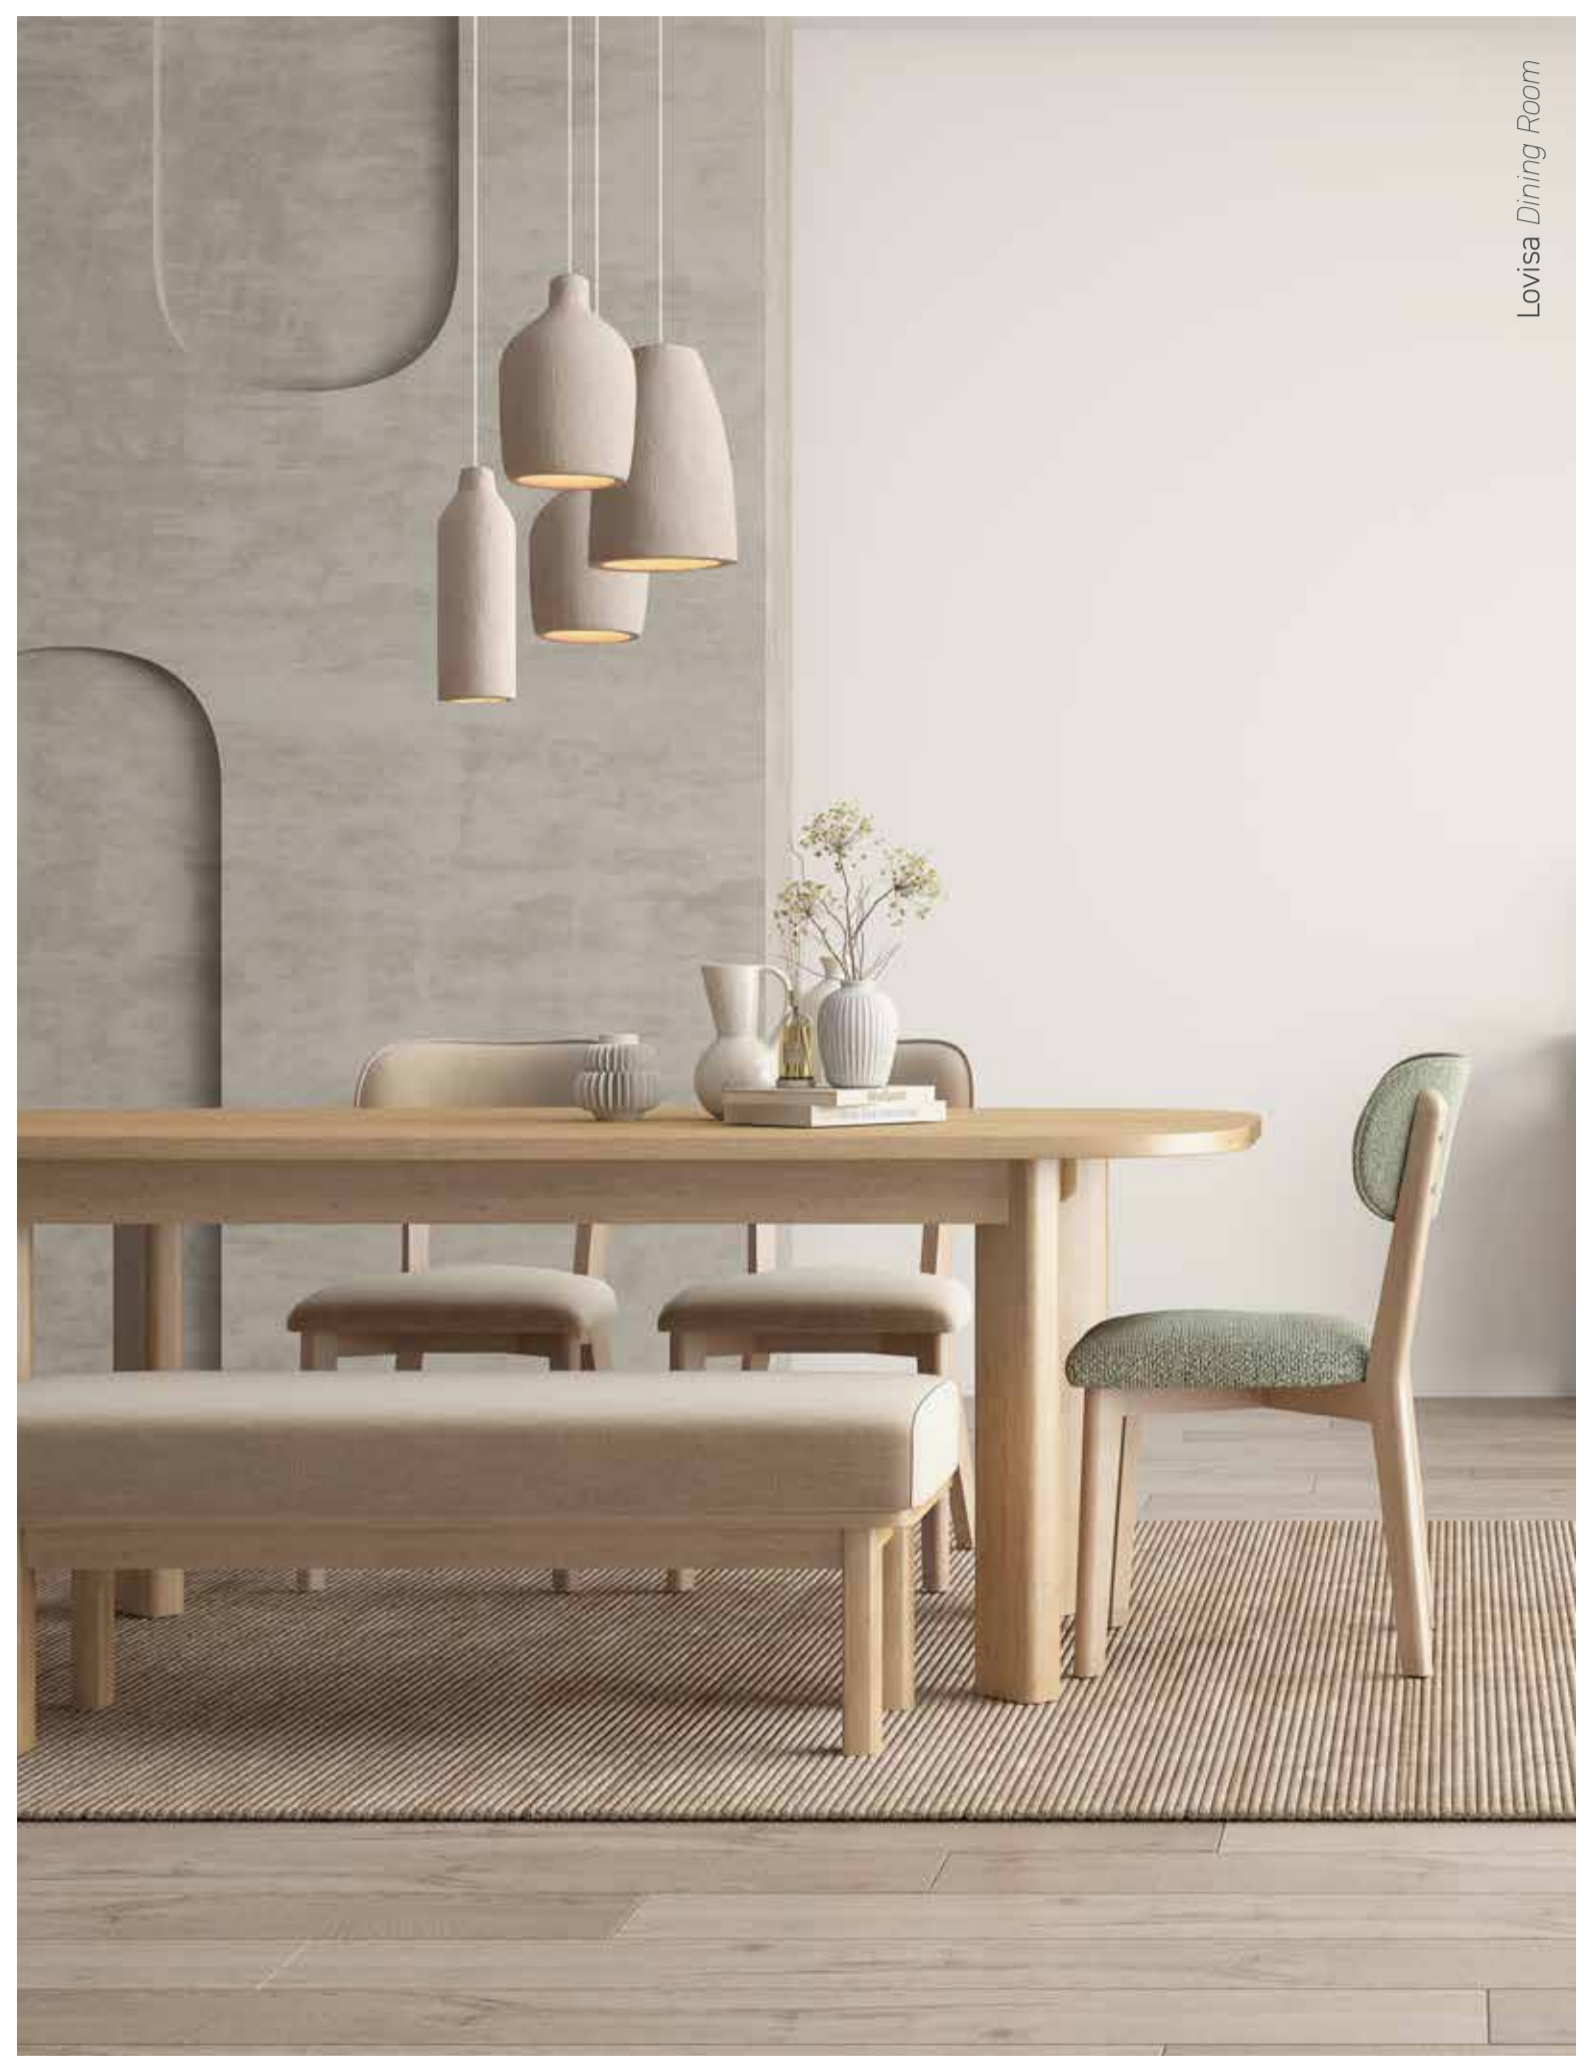

THE RISE OF BOHEMIAN STYLE

Home decoration is an important art form that shapes our living spaces and reflects our personalities.

In recent years, following the popularity of minimalism and industrial designs, people have been searching for warmer, more personal, and more comfortable living spaces. This pursuit has paved the way for the revival of the bohemian style. Bohemian style is a relaxed and eclectic decor trend that embodies a free-spirited and unconventional lifestyle. It aims to create a personalized and intimate atmosphere by breaking away from traditional design rules.

Offering the most contemporary interpretation of modern bohemian style, these products serve as an oasis for those looking to escape the chaos of city life.

Lovisa Dining Room