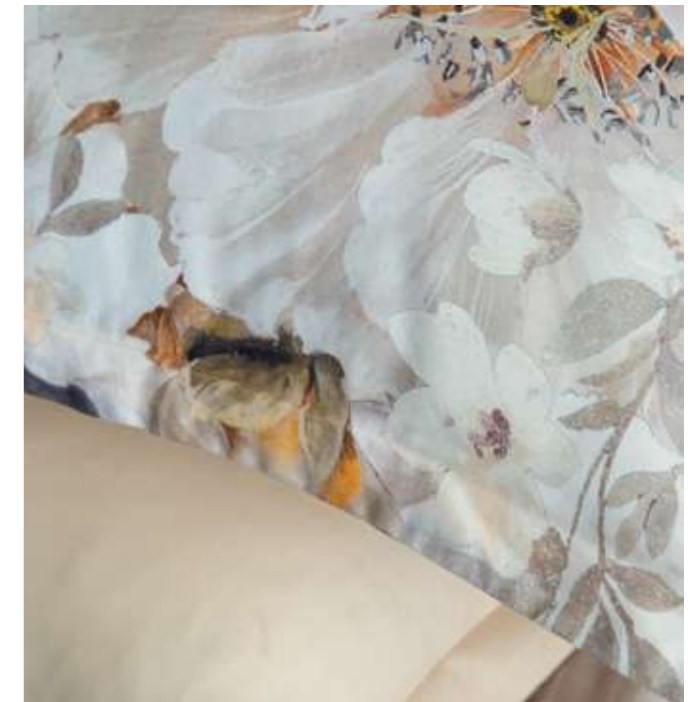

EXCLUSIVE

300TC PAMUK SATEN / 100% COTTON SATIN
DİJİTAL BASKI / DIGITAL PRINT

MOETTIE

HAPPINESS
& CHAMPAIGN

300TC

EXCLUSIVE
300TC PAMUK SATEN / 100% COTTON SATIN
DİJİTAL BASKI / DIGITAL PRINT

RALPH

ELEGANTE
WAY OF
SIMPLICITY