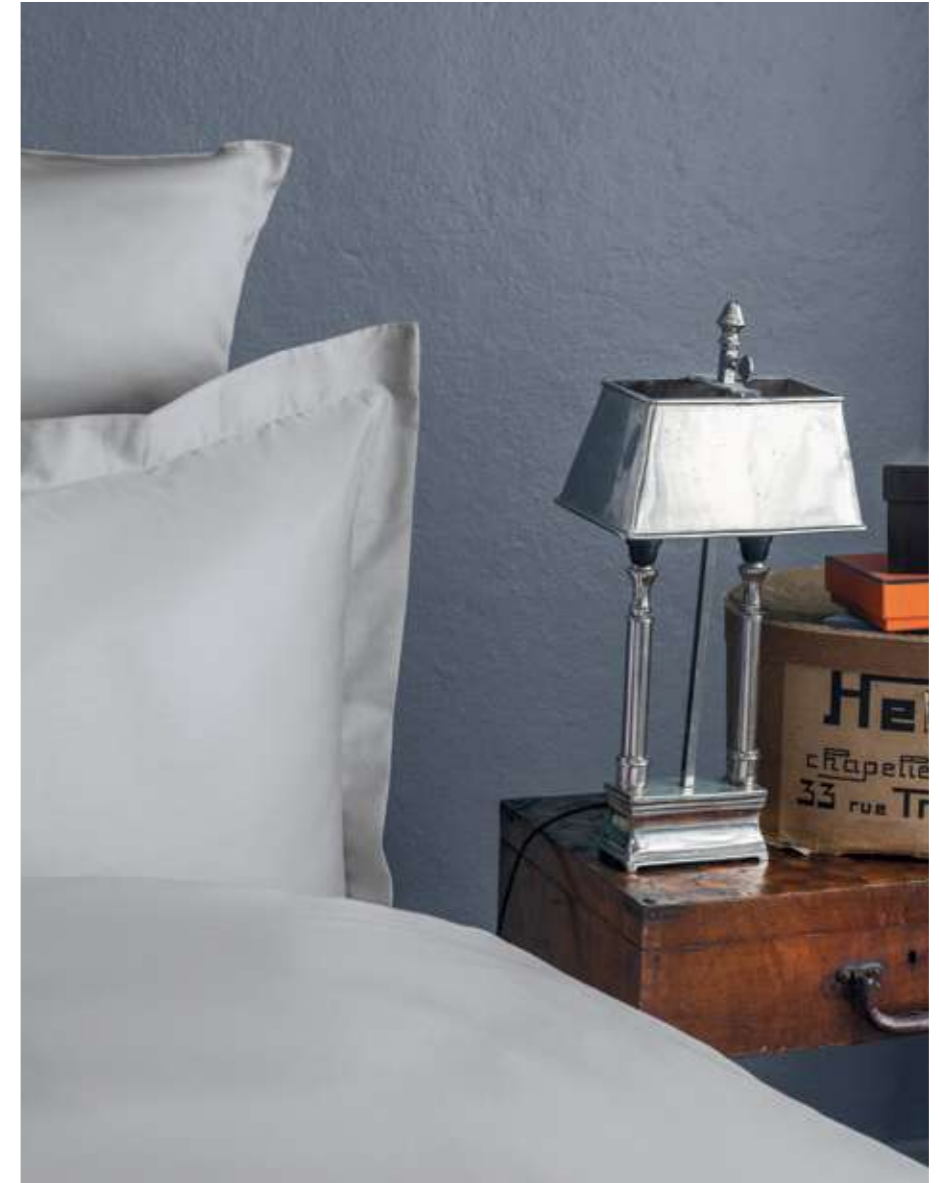

DREAM
THE ICE
DREAM THE
NIGHT