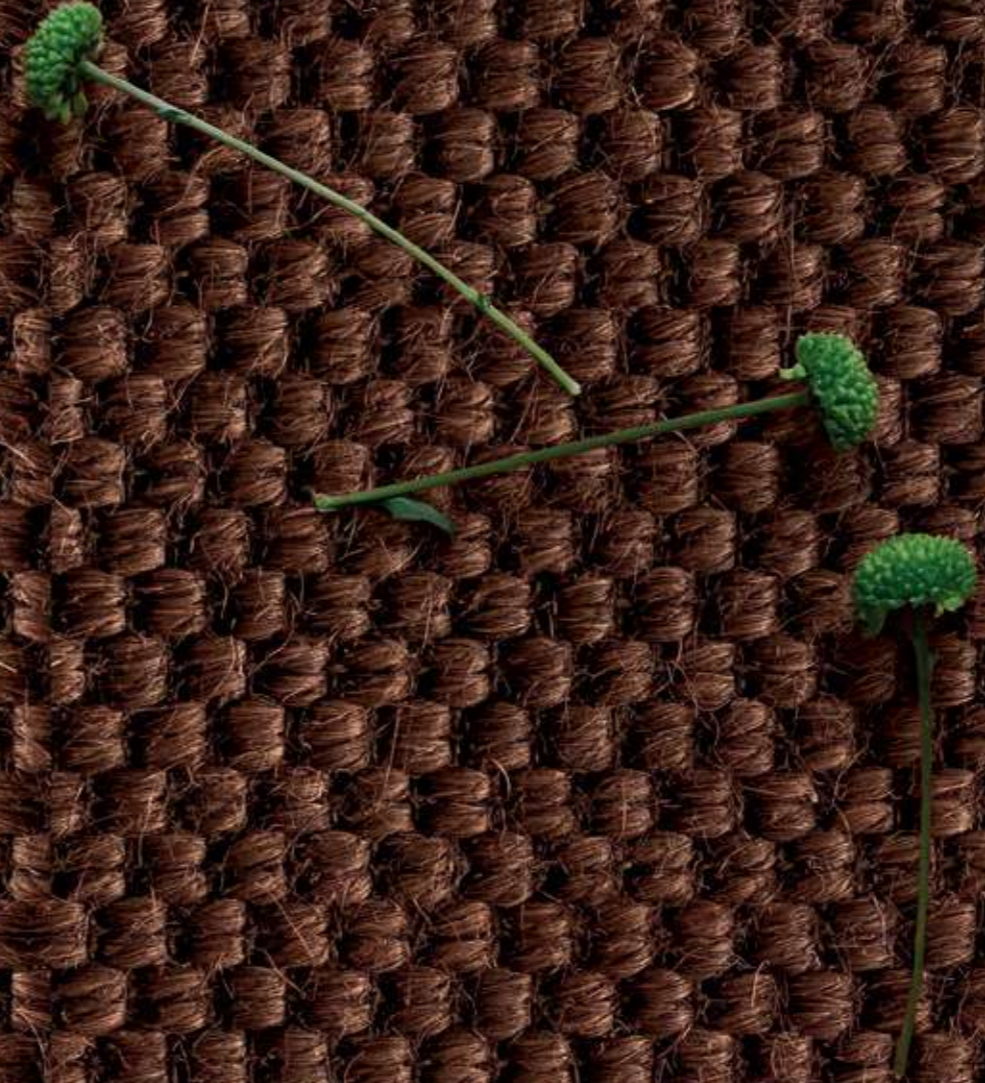

T U C H A N

DEEP
BLUE
DEEP
FOREST

EXCLUSIVE
60% TENCEL™ Lyocell / 40% PAMUK / COTTON
DİJİTAL BASKI / DIGITAL PRINT

TENCEL™ Lyocell
JACQUARD YARN DYED

The refined touch of nature... Inspired by botanical origins. Tencel™ Lyocell freedom meets the artistry of JACQUARD.