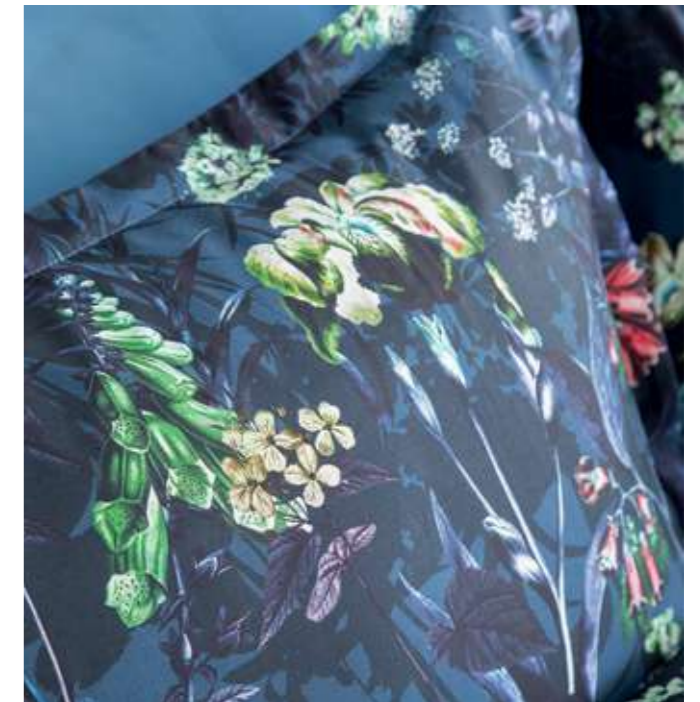

Tencel™
Feels so right

EXCLUSIVE
60% TENCEL™ Lyocell / 40% PAMUK / COTTON
DİJİTAL BASKI / DIGITAL PRINT