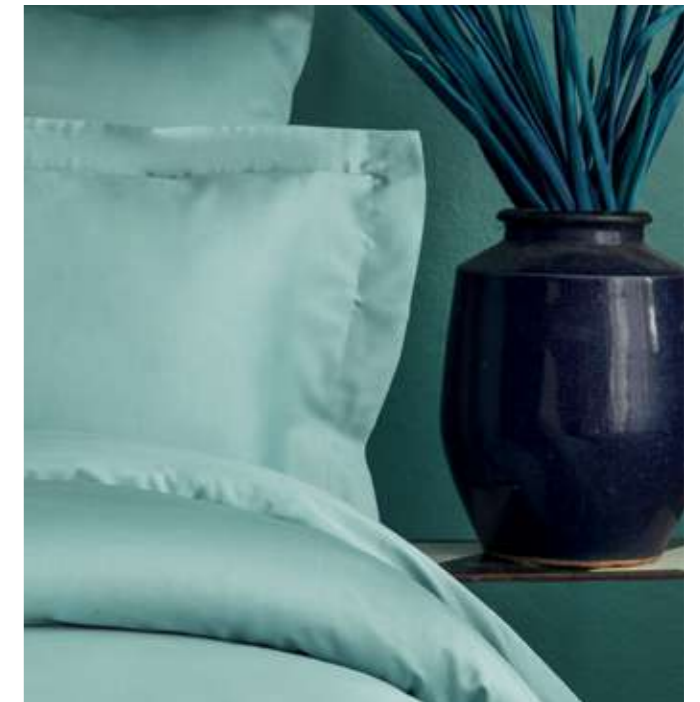

SIMPLY SATIN
PAMUK SATEN / COTTON SATIN
%100 PAMUK / 100% COTTON