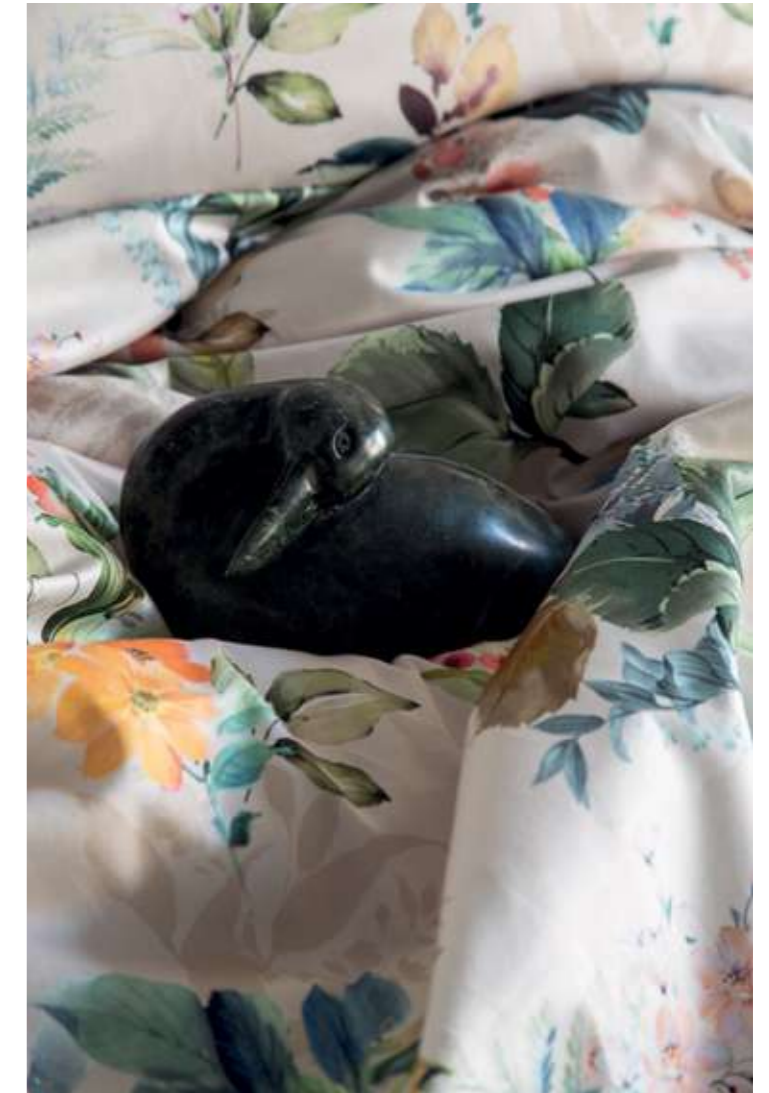

ROSIERE

SATIN REACTIVE DIGITAL
PAMUK SATEN / COTTON SATIN
DİJİTAL BASKI / DIGITAL PRINT
%100 PAMUK / 100% COTTON

CLAUDE

LAKE
TONES

SATIN REACTIVE DIGITAL
PAMUK SATEN / COTTON SATIN
DİJİTAL BASKI / DIGITAL PRINT
%100 PAMUK / 100% COTTON