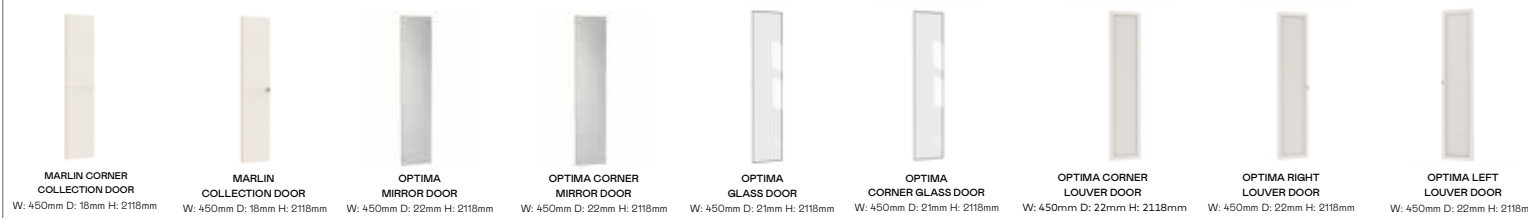

2nd STEP: DOOR SELECTION

The cover that can be applied to the requested WARDROBE is selected.