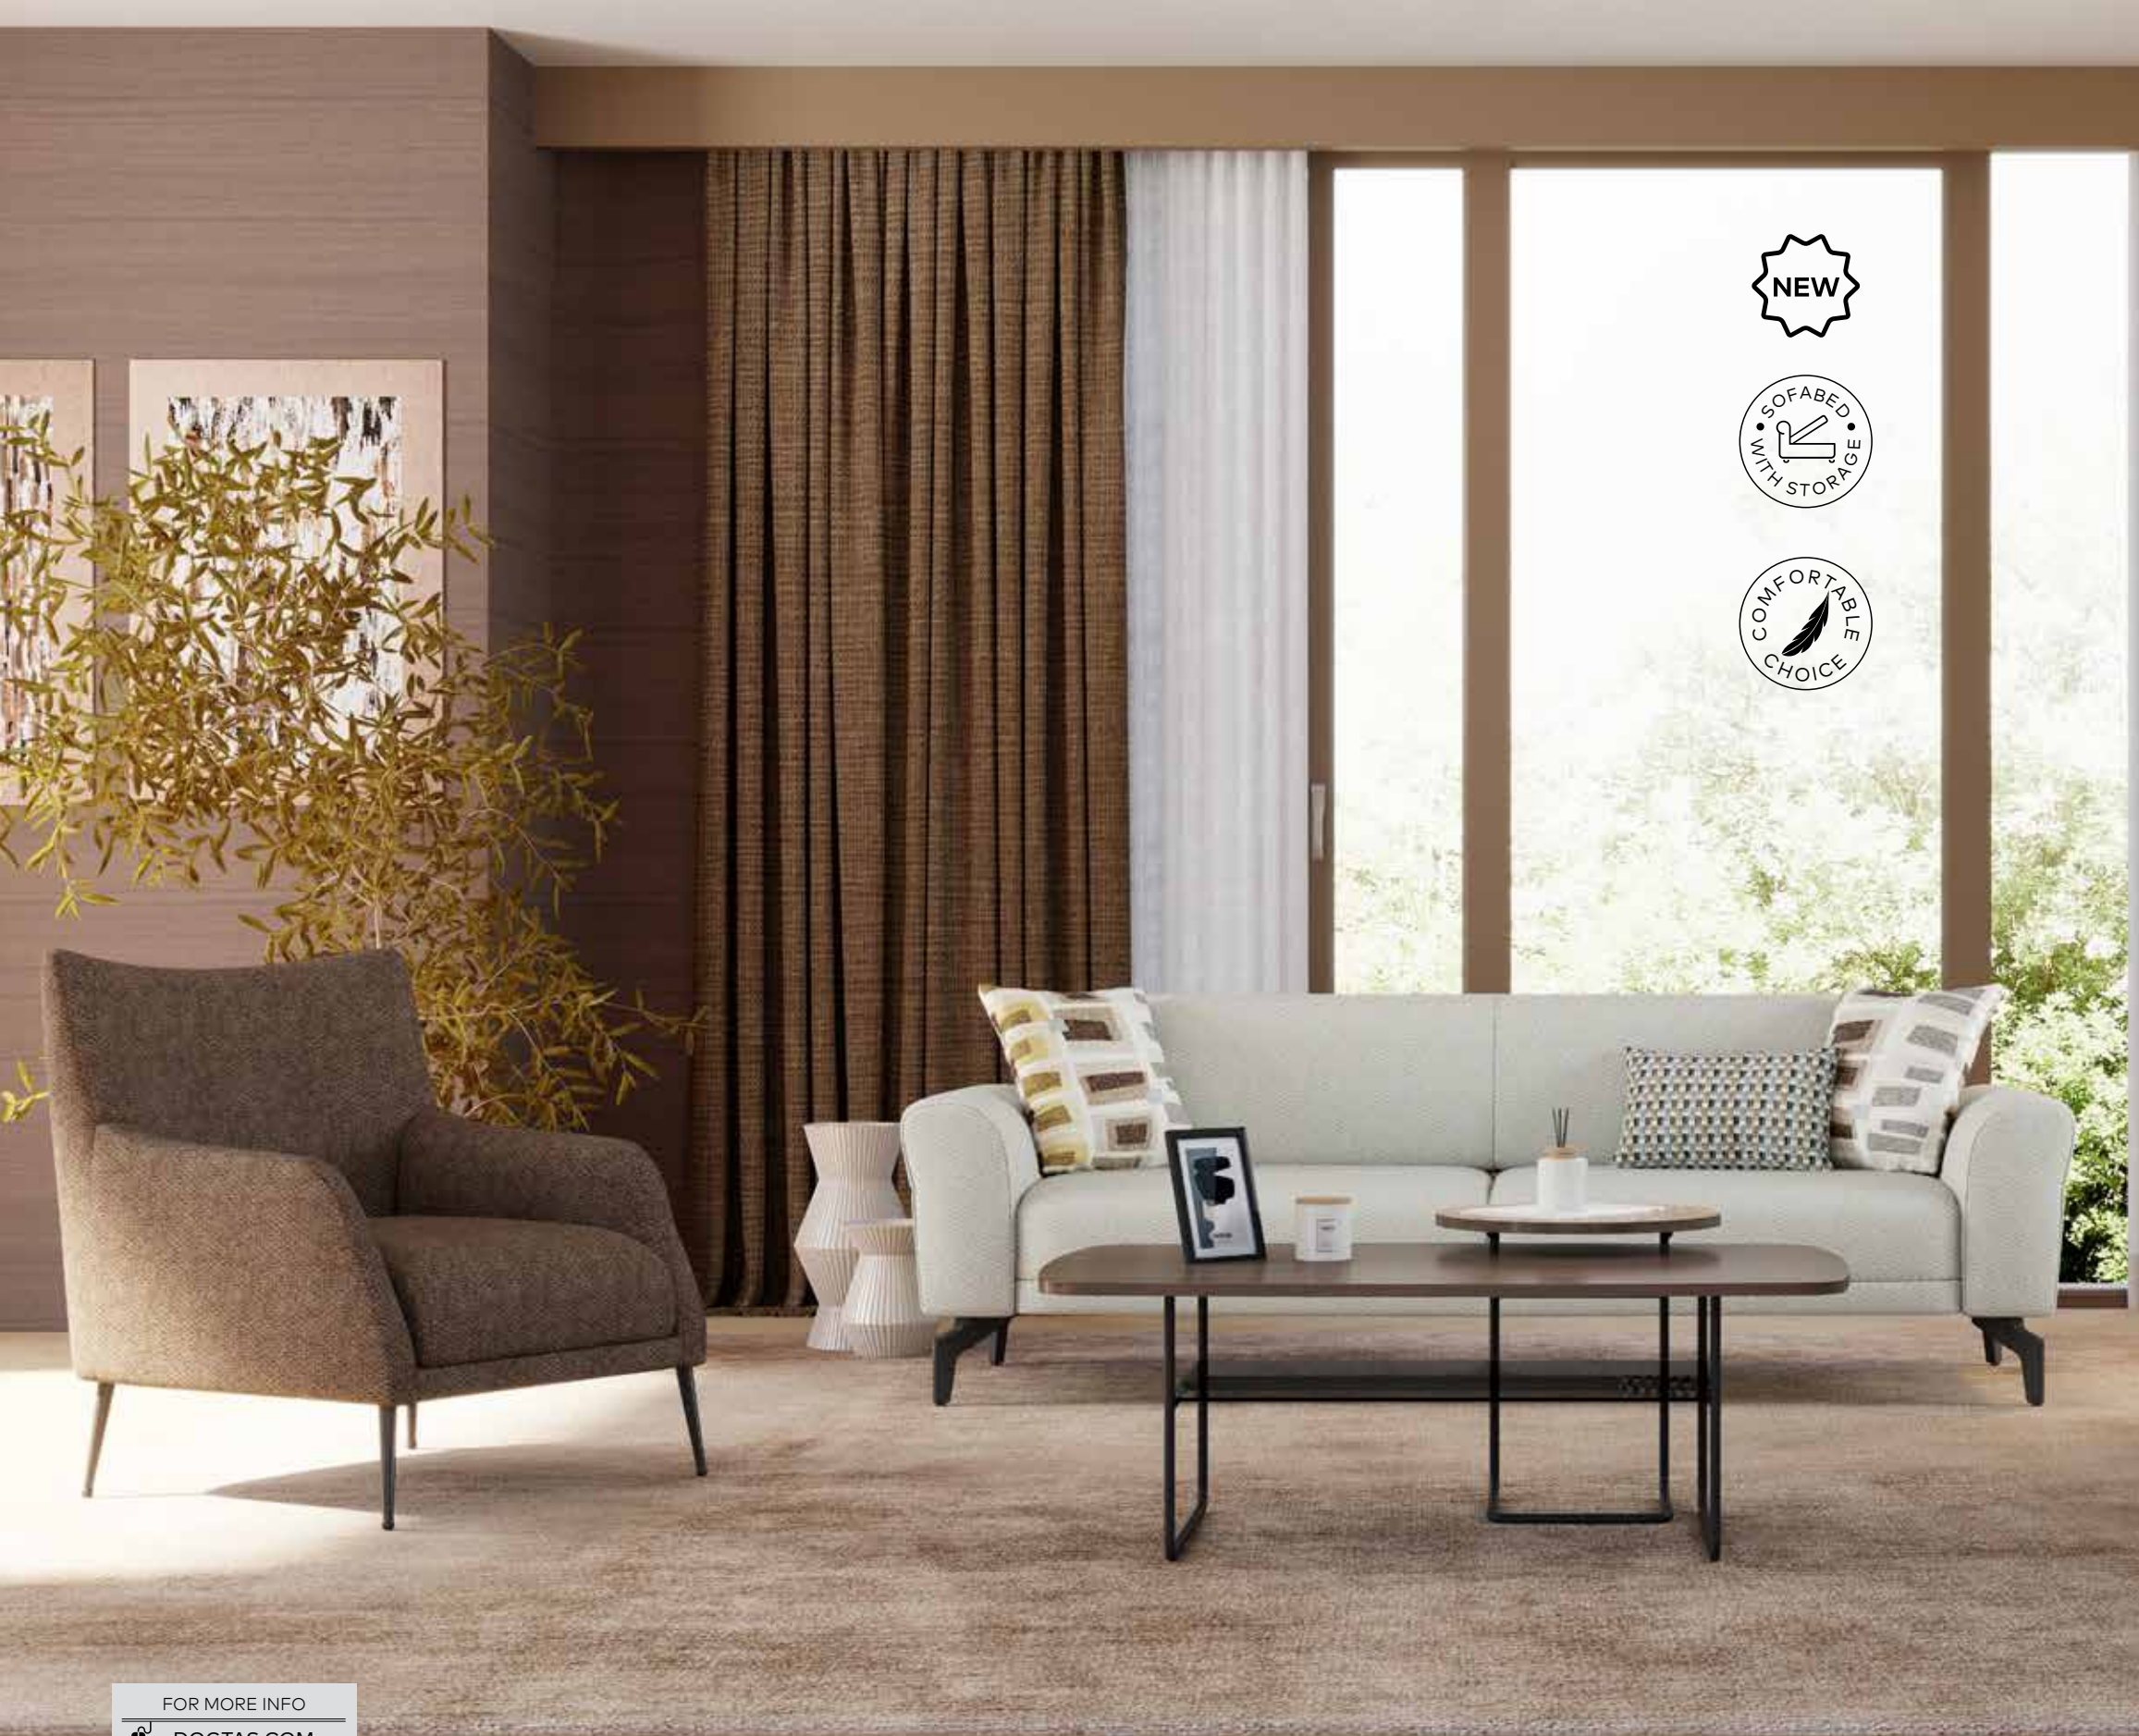

DOĞTAŞ[®]
— 2026 —
COLLECTION

FOR MORE INFO
DOGTA.COM

SOFA SETS

Svea

The Svea Sofa Set stands out with its modern lines and comfort-focused design, adding a balanced and stylish look to living spaces. Thanks to its soft, flowing lines and ergonomic seating structure, it offers a comfortable experience for everyday use.