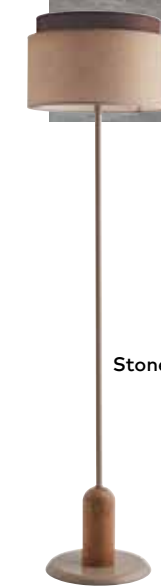

Stone Cream Ornament

DINING ROOMS

Piero

The Piero Dining Room Set backs up its calm and modern looks with a rich combination of materials while its smooth transitions set off by the stylish harmony of colours turn it into a timeless collection.

Piero brings an unaccustomed nuance with its brown bronze metal legs and handle and creates a gentle harmony with its unique dark walnut texture and terni materials that bring out its natural side. The fine detailing in its handles point out a minimalist design approach while the herringbone quilting and leather detailing add a refined stylishness to the atmosphere.

The Piero Console and Piero Sideboard are the pieces that complement the collection's stylishness.

Alina Floor Lamp