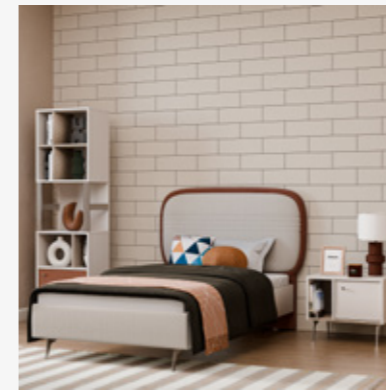

The graceful curves and rounded lines forming the bed frame and headboard add a youthful and comfortable touch to the headboard, while the orange fabric detail used in its outer frame complements its colorful world.