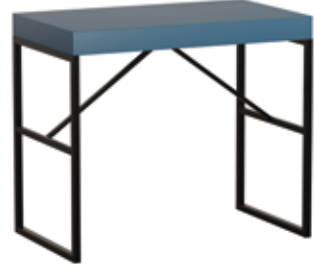

Vesta Bar Set

The Vesta Bar Table adds tranquility to your living spaces with the calming effect of its blue color, while its elegant design creates a chic atmosphere for your gatherings. It achieves a perfect harmony with the black chairs.

3200395642

VESTA BAR TABLE RAL-5007

W: 1195mm D: 700mm H: 1035mm