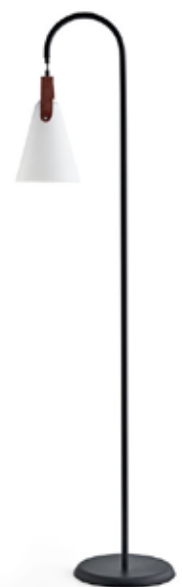

Leather Floor Light