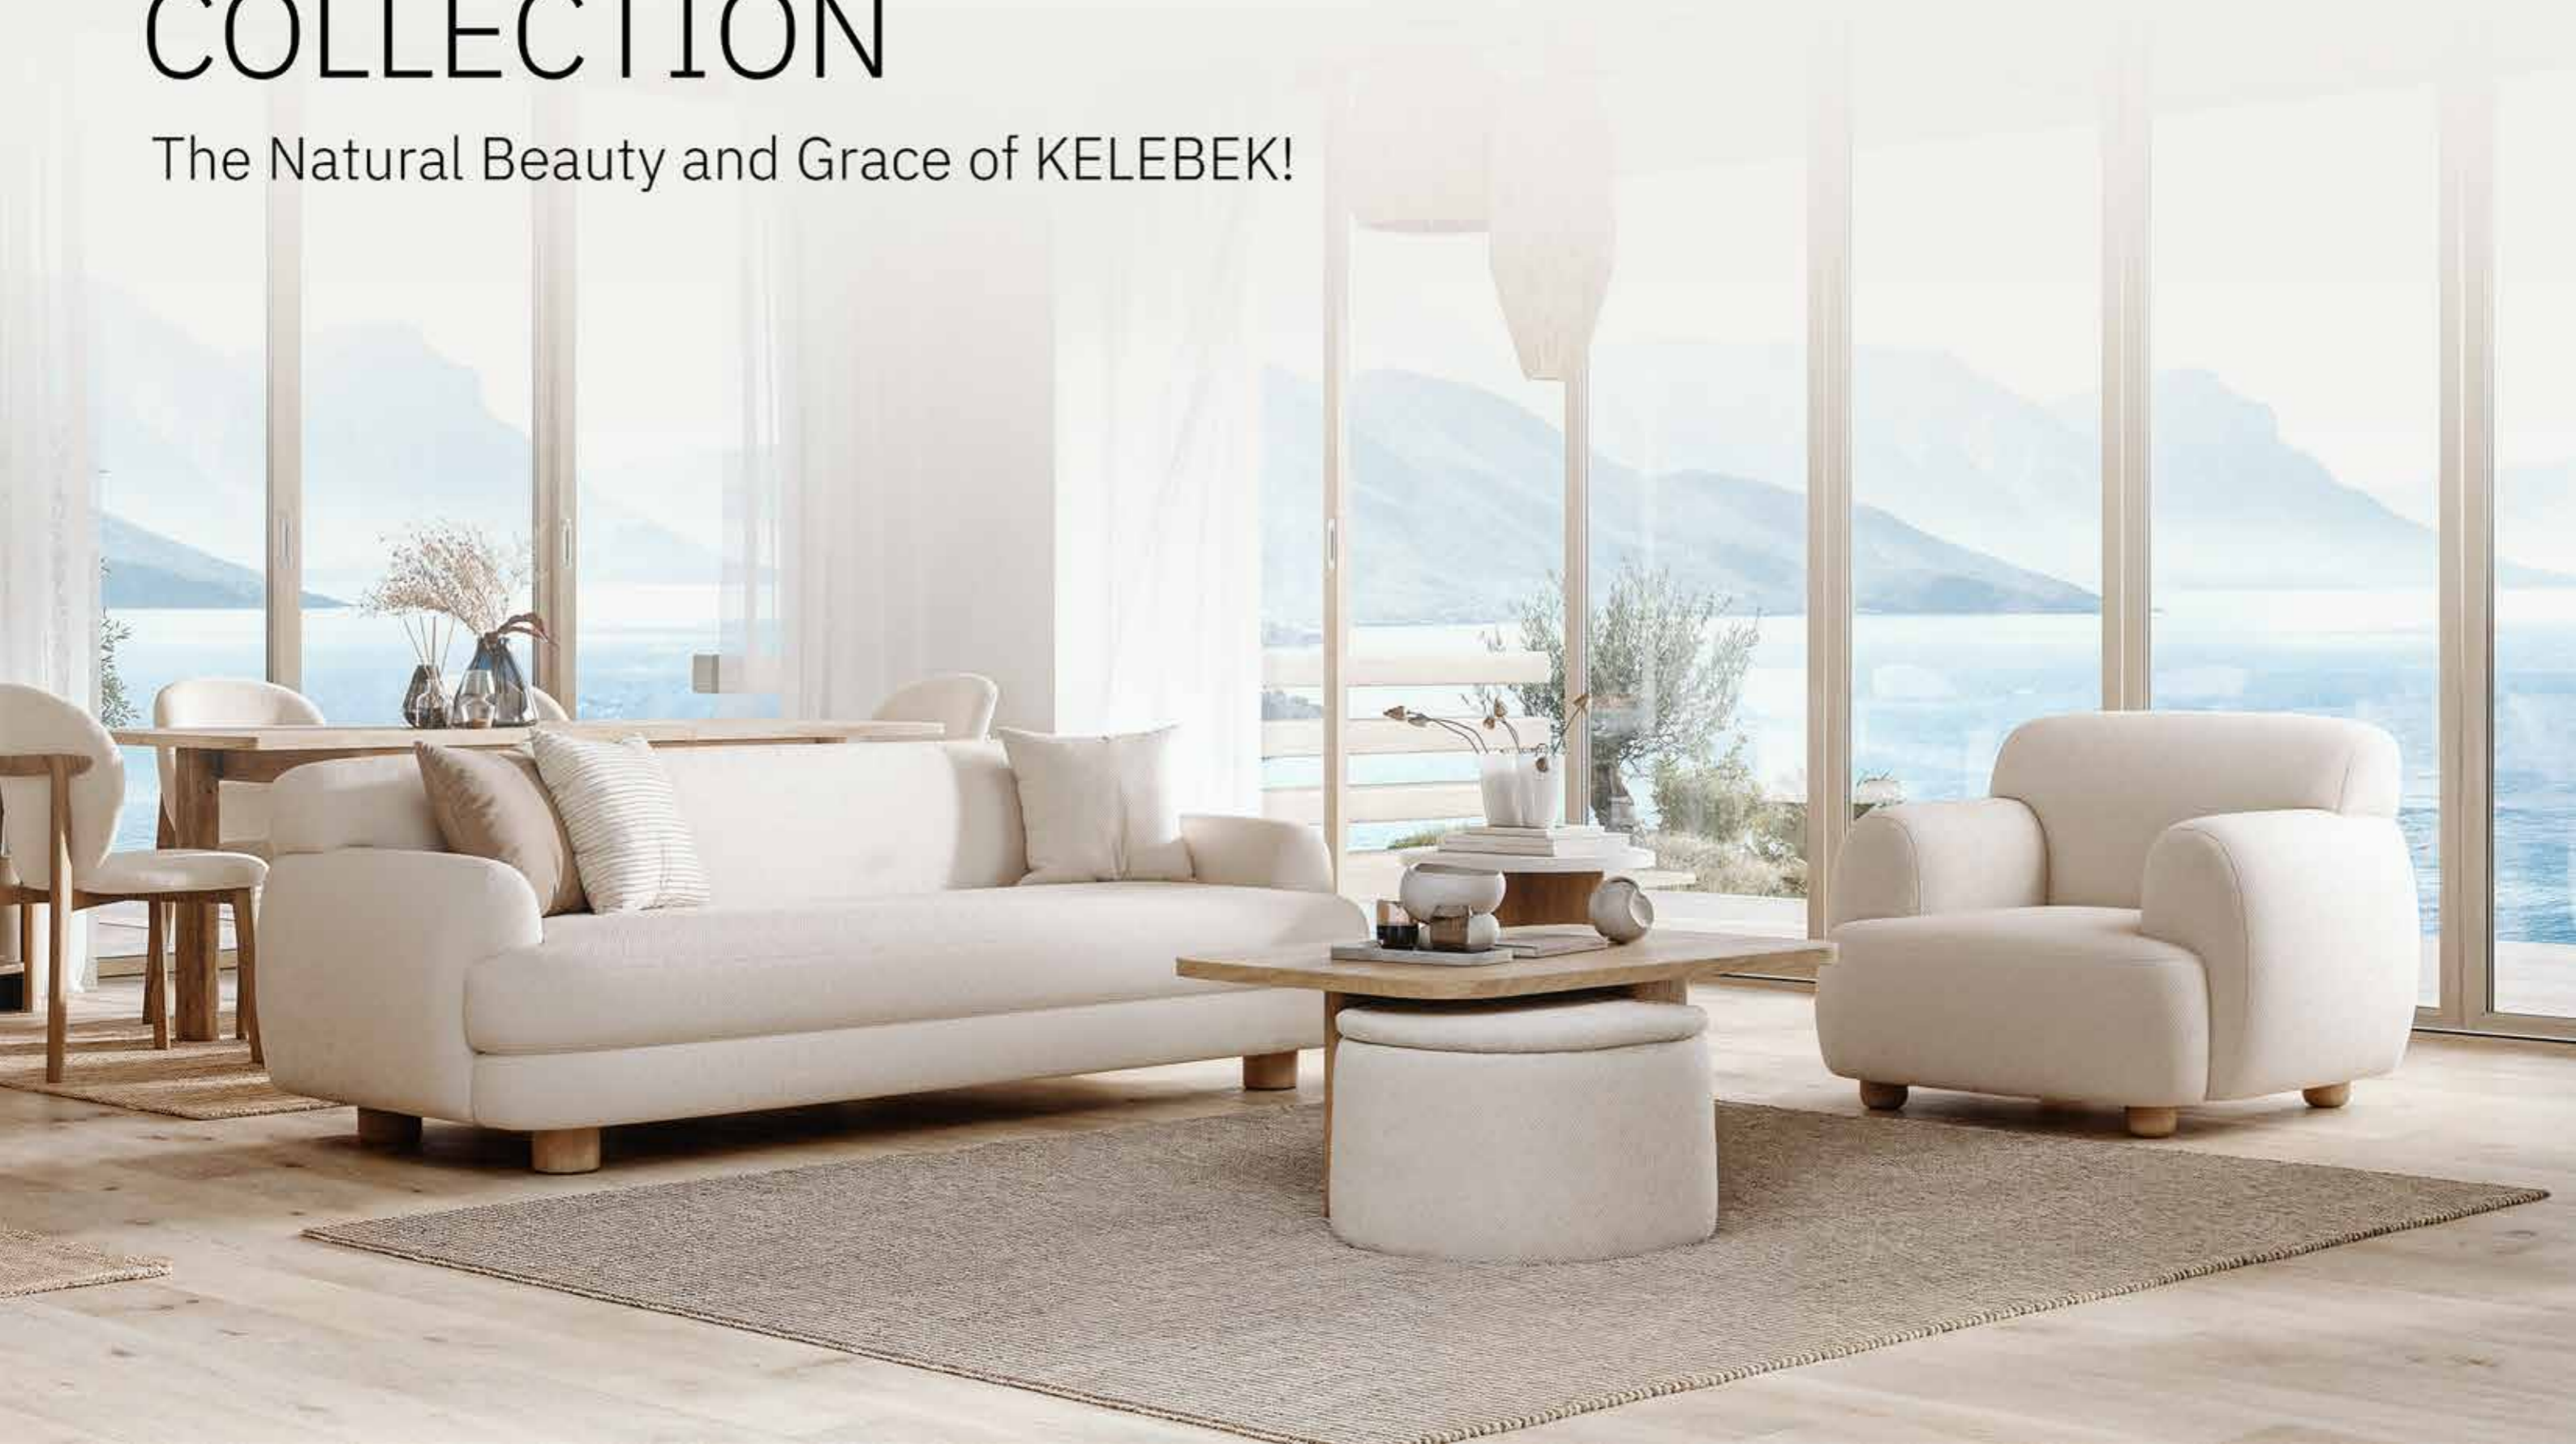

NOVEN COLLECTION

The Natural Beauty and Grace of KELEBEK!