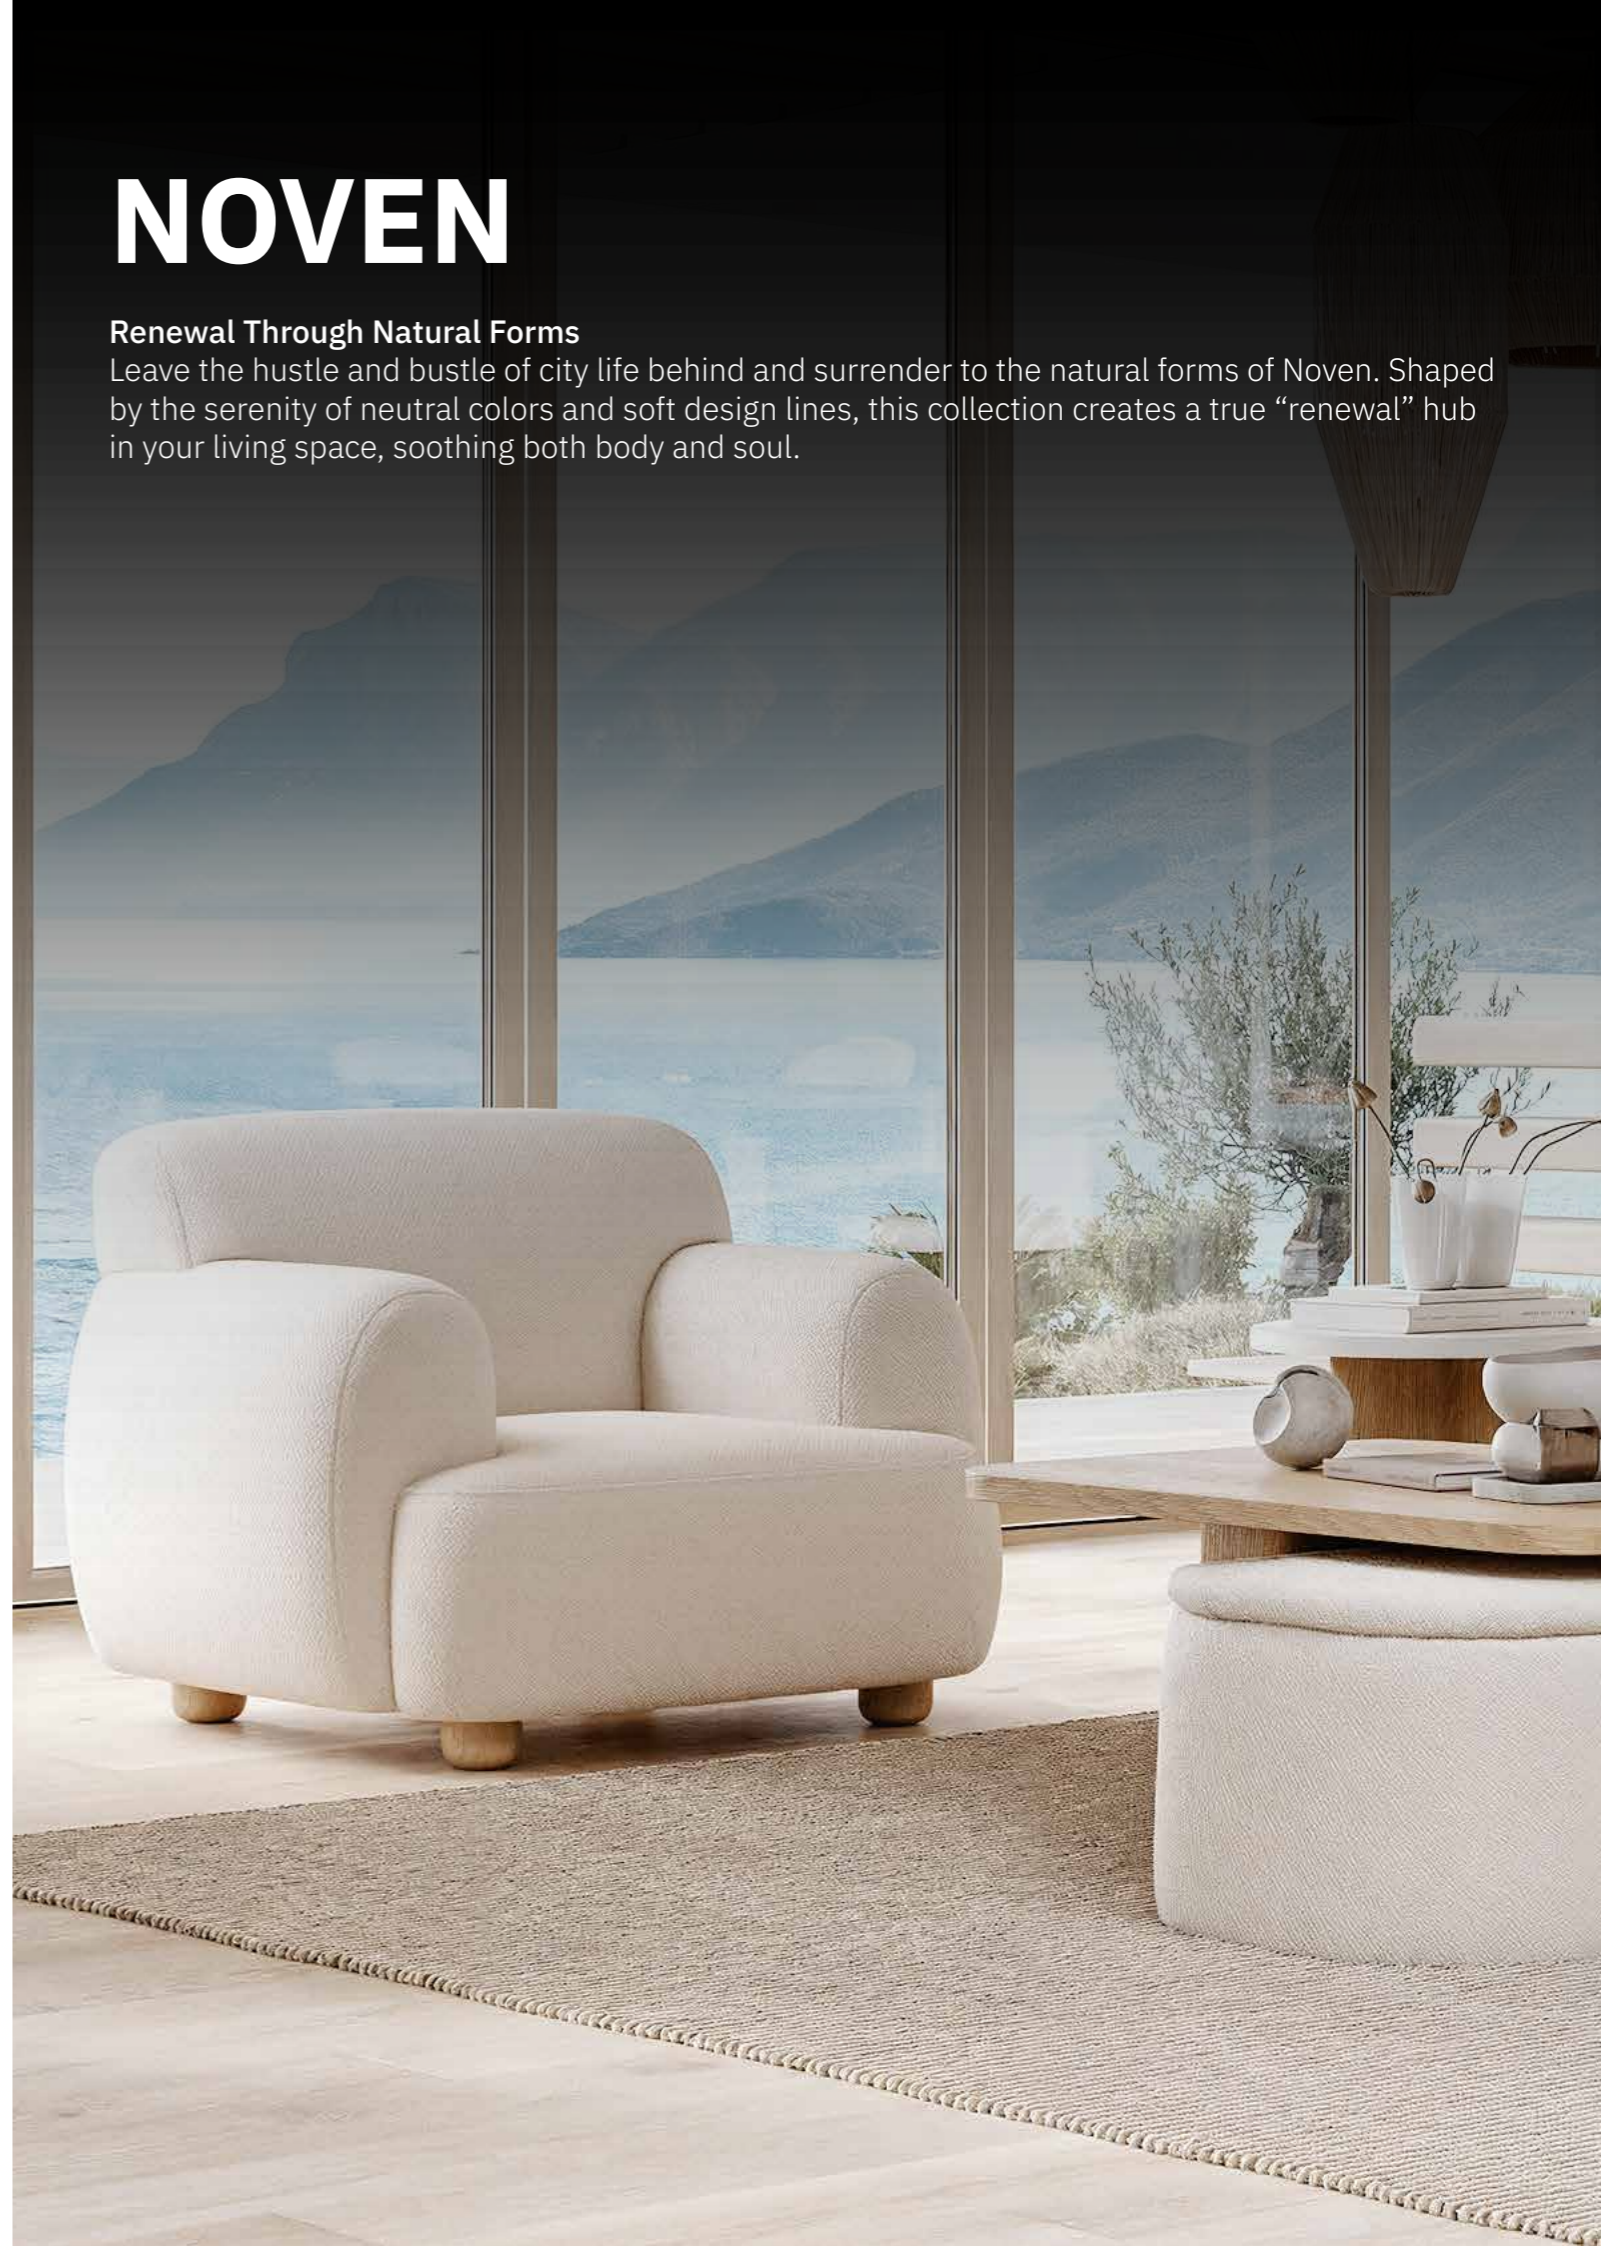

NOVEN

Renewal Through Natural Forms

Leave the hustle and bustle of city life behind and surrender to the natural forms of Noven. Shaped by the serenity of neutral colors and soft design lines, this collection creates a true “renewal” hub in your living space, soothing both body and soul.