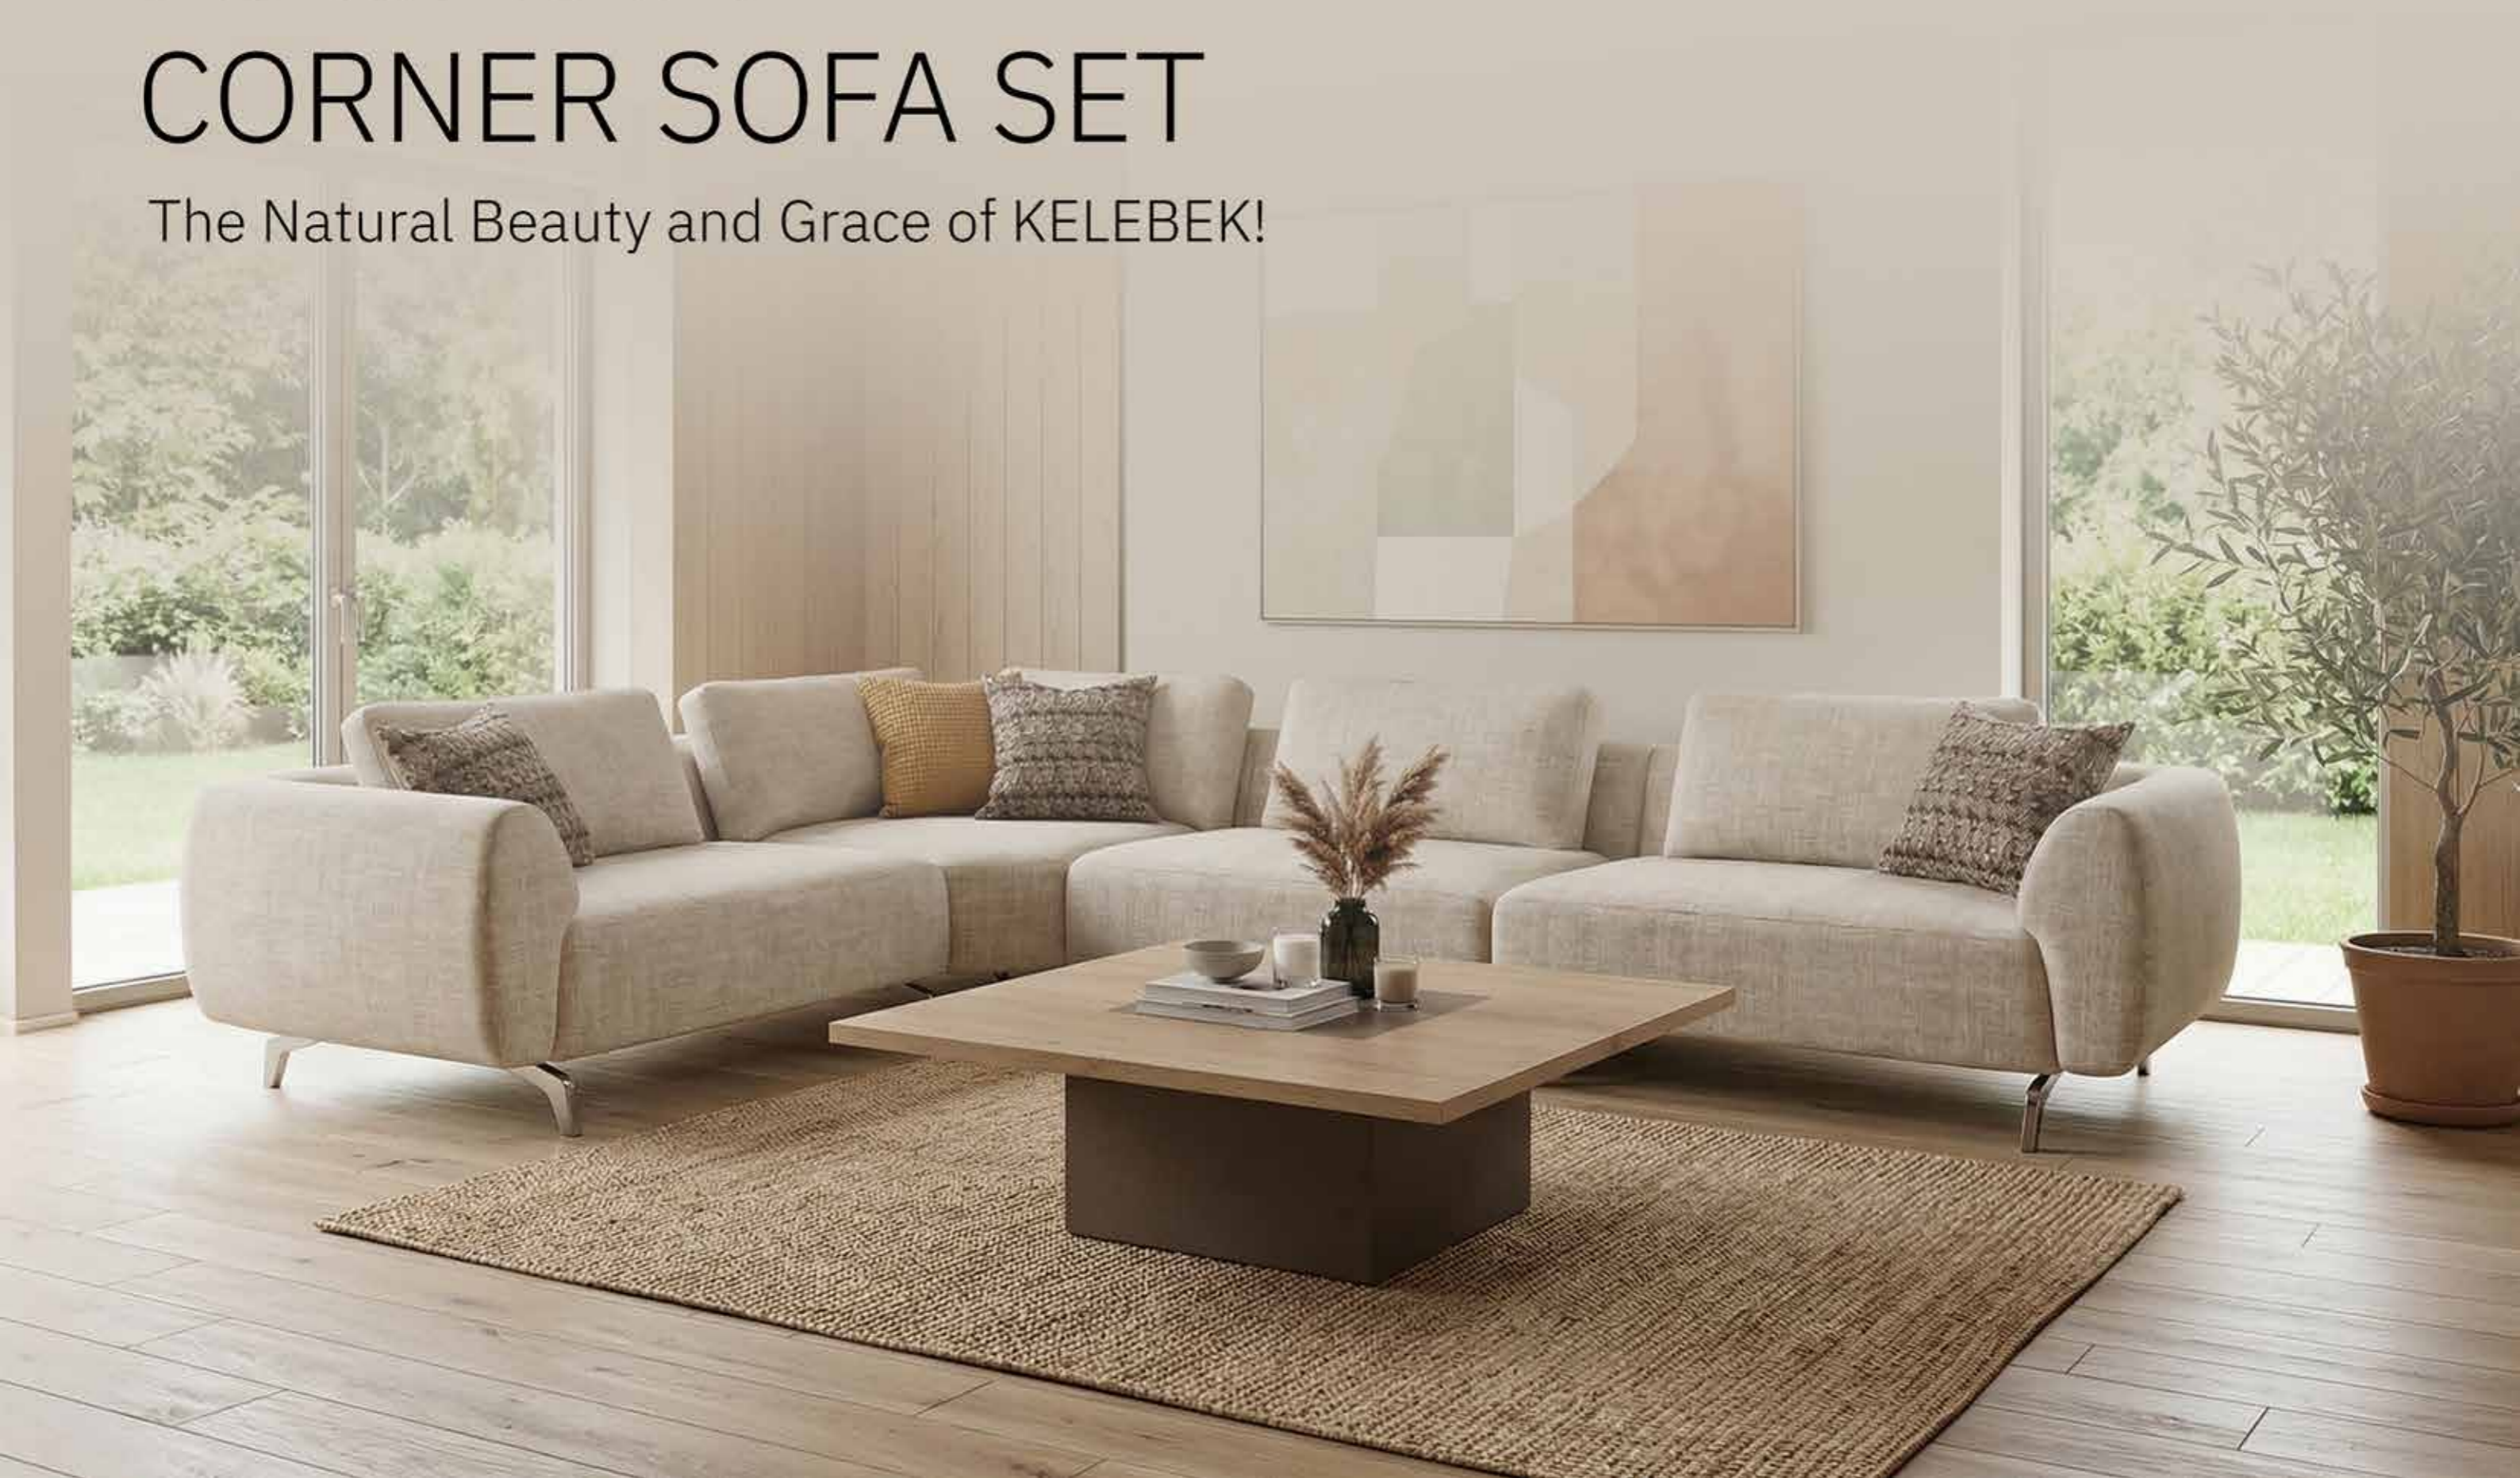

MAJESTY CORNER SOFA SET

The Natural Beauty and Grace of KELEBEK!